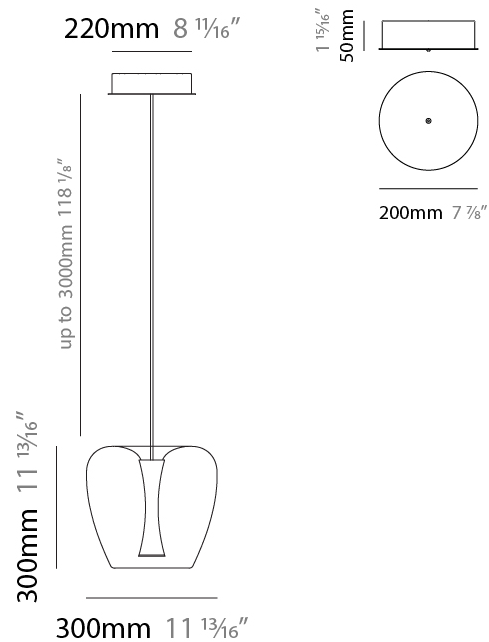

PROJECT	
TYPE	
SPECIFIER	
QUANTITY	
DATE	

APPLE MOOD STANDARD SUSPENSION

D101797-

base number   Finish
Options

1. To build a product code in our configurator select the specify button on the base model # product page
2. To build a manual product code on this datasheet choose from the options listed below in blue font and add the suffix to the base model #

GENERAL

Series: Apple Mood
Subseries: Apple Mood Standard
Brand: Quasar
Division: Design
Mounting Type: Suspension
Mounting Location: Ceiling
Subcategory: Pendant

PHYSICAL

Shape: Dome
Diameter (mm): 300
Diameter (in): 11 ¹³/₁₆"
Height (mm): 300
Height (in): 11 ¹³/₁₆"
Max. Overall Height (mm): 2500
Max. Overall Height (in): 98 ⁷/₁₆"
Light Distribution: Downlight
Weight (kg): 5
Weight (lbs): 11.02
Diffuser: Clear Glass
Fixture Finish: [PAL](#) / [BRA](#) / [COP](#) / [BLK](#) / [GRN](#) / [RED](#)
Fixture Material: Glass / Aluminum
Cable Details: 3000mm Cable

ELECTRICAL

Lamp Type: LED
Input Wattage (W): 10.7
Total Output Wattage (W): 9.1
Dimming: Non-Dimming / Phase Dimming (120vac Only)
Driver Included: Yes
Driver Location: Integrated
Driver Type: Constant Current - 120/277Vac
Driver Class: Class 2
Input Voltage (V): 120 - 277
Constant Current (MA): 280

LED

Number of LEDs: 1
Color Temperature (°K): 2700
Max. Delivered Lumen (lm): 1260
CRI: >90 CRI
Lamp Life (hrs): 50000

OPTICAL

RATINGS AND CERTIFICATIONS

Certified By: Certified for North American Standards
IP rating: IP20